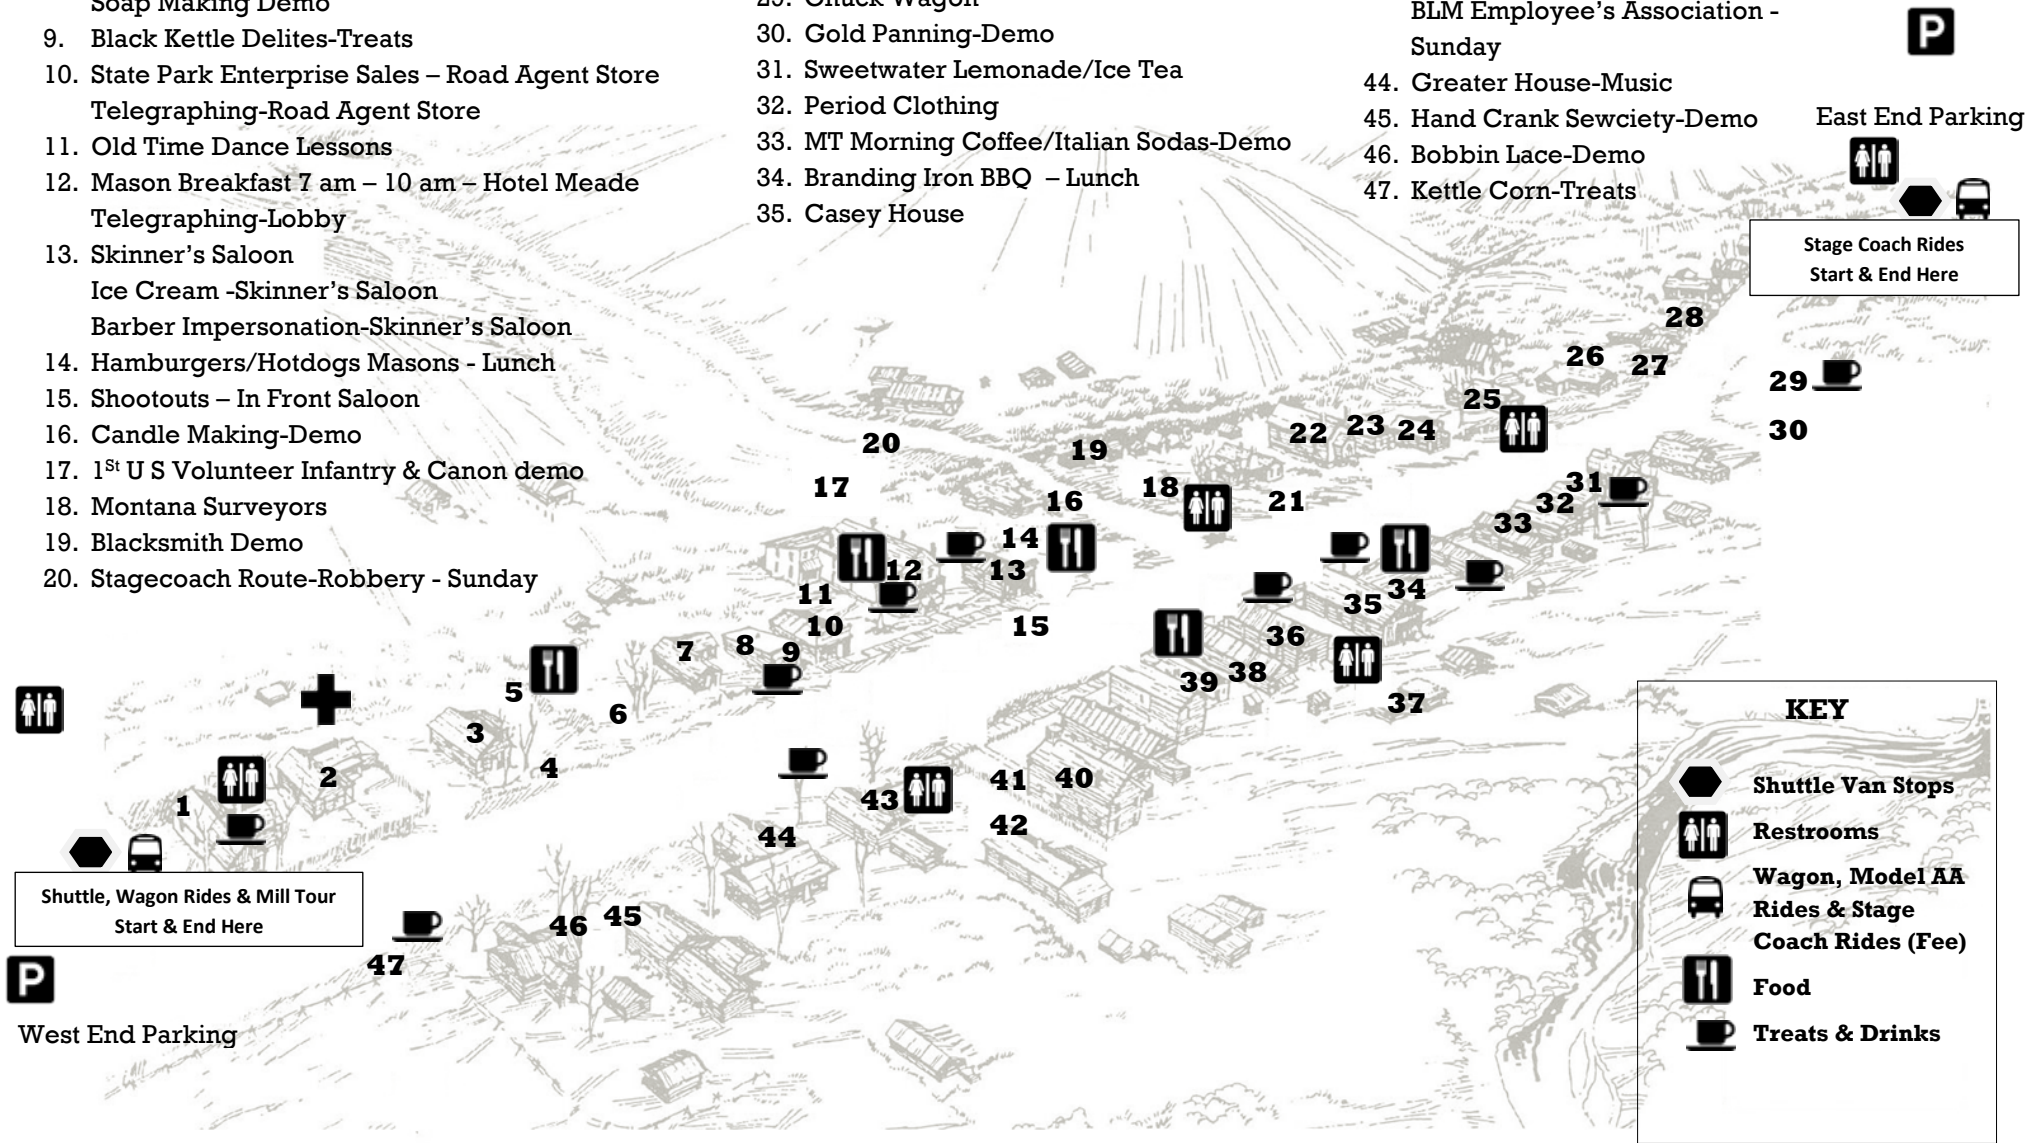

BANNACK DAYS MAP 2018

1. Visitor Center – Gifts Snacks & Drinks
2. State House – Registration & First Aid/AED
3. Old-time Photos - Jackson House
4. Quilting-Demo
5. Cherokee Indian Tacos – Lunch
6. Butte Magic Show
7. Town Doctor & Undertaker Demo-Turner House Miner's Court-Turner House
8. General Store – Gifts, Treats, Drinks Soap Making Demo
9. Black Kettle Delites-Treats
10. State Park Enterprise Sales – Road Agent Store Telegraphing-Road Agent Store
11. Old Time Dance Lessons
12. Mason Breakfast 7 am – 10 am – Hotel Meade Telegraphing-Lobby
13. Skinner's Saloon
Ice Cream -Skinner's Saloon
Barber Impersonation-Skinner's Saloon
14. Hamburgers/Hotdogs Masons - Lunch
15. Shootouts – In Front Saloon
16. Candle Making-Demo
17. 1st U S Volunteer Infantry & Canon demo
18. Montana Surveyors
19. Blacksmith Demo
20. Stagecoach Route-Robbery - Sunday

21. Grave's House – Leather Journals
22. Methodist Church Services – Sunday
23. Buffalo Gal Hat Company – Hat Maker
24. The Corner Mercantile – Native American Gifts - Bootlegger Cabin
25. Horseback Rides
26. Back Country Horseman – Packing Demo
27. Bannack Assoc/Dale Tash – McManus House
28. Mini Log Cabins-Renois Cabin
29. Chuck Wagon
30. Gold Panning-Demo
31. Sweetwater Lemonade/Ice Tea
32. Period Clothing
33. MT Morning Coffee/Italian Sodas-Demo
34. Branding Iron BBQ – Lunch
35. Casey House

36. Crisman's Store
37. Jails
38. Sno-Cones
39. Top of Hill Meats - Lunch
40. Masonic Lodge/School House
Lodge Tours-Upper Floor
41. Badwater Land & Mining Company
42. Tinsmith & Basket Making Demo
43. Ryburn House - Bake Sale
Grace Methodist - Saturday
BLM Employee's Association - Sunday
44. Greater House-Music
45. Hand Crank Sewciety-Demo
46. Bobbin Lace-Demo
47. Kettle Corn-Treats

Stage Coach Rides
Start & End Here

Shuttle, Wagon Rides & Mill Tour
Start & End Here

KEY

- Shuttle Van Stops
- Restrooms
- Wagon, Model AA Rides & Stage Coach Rides (Fee)
- Food
- Treats & Drinks