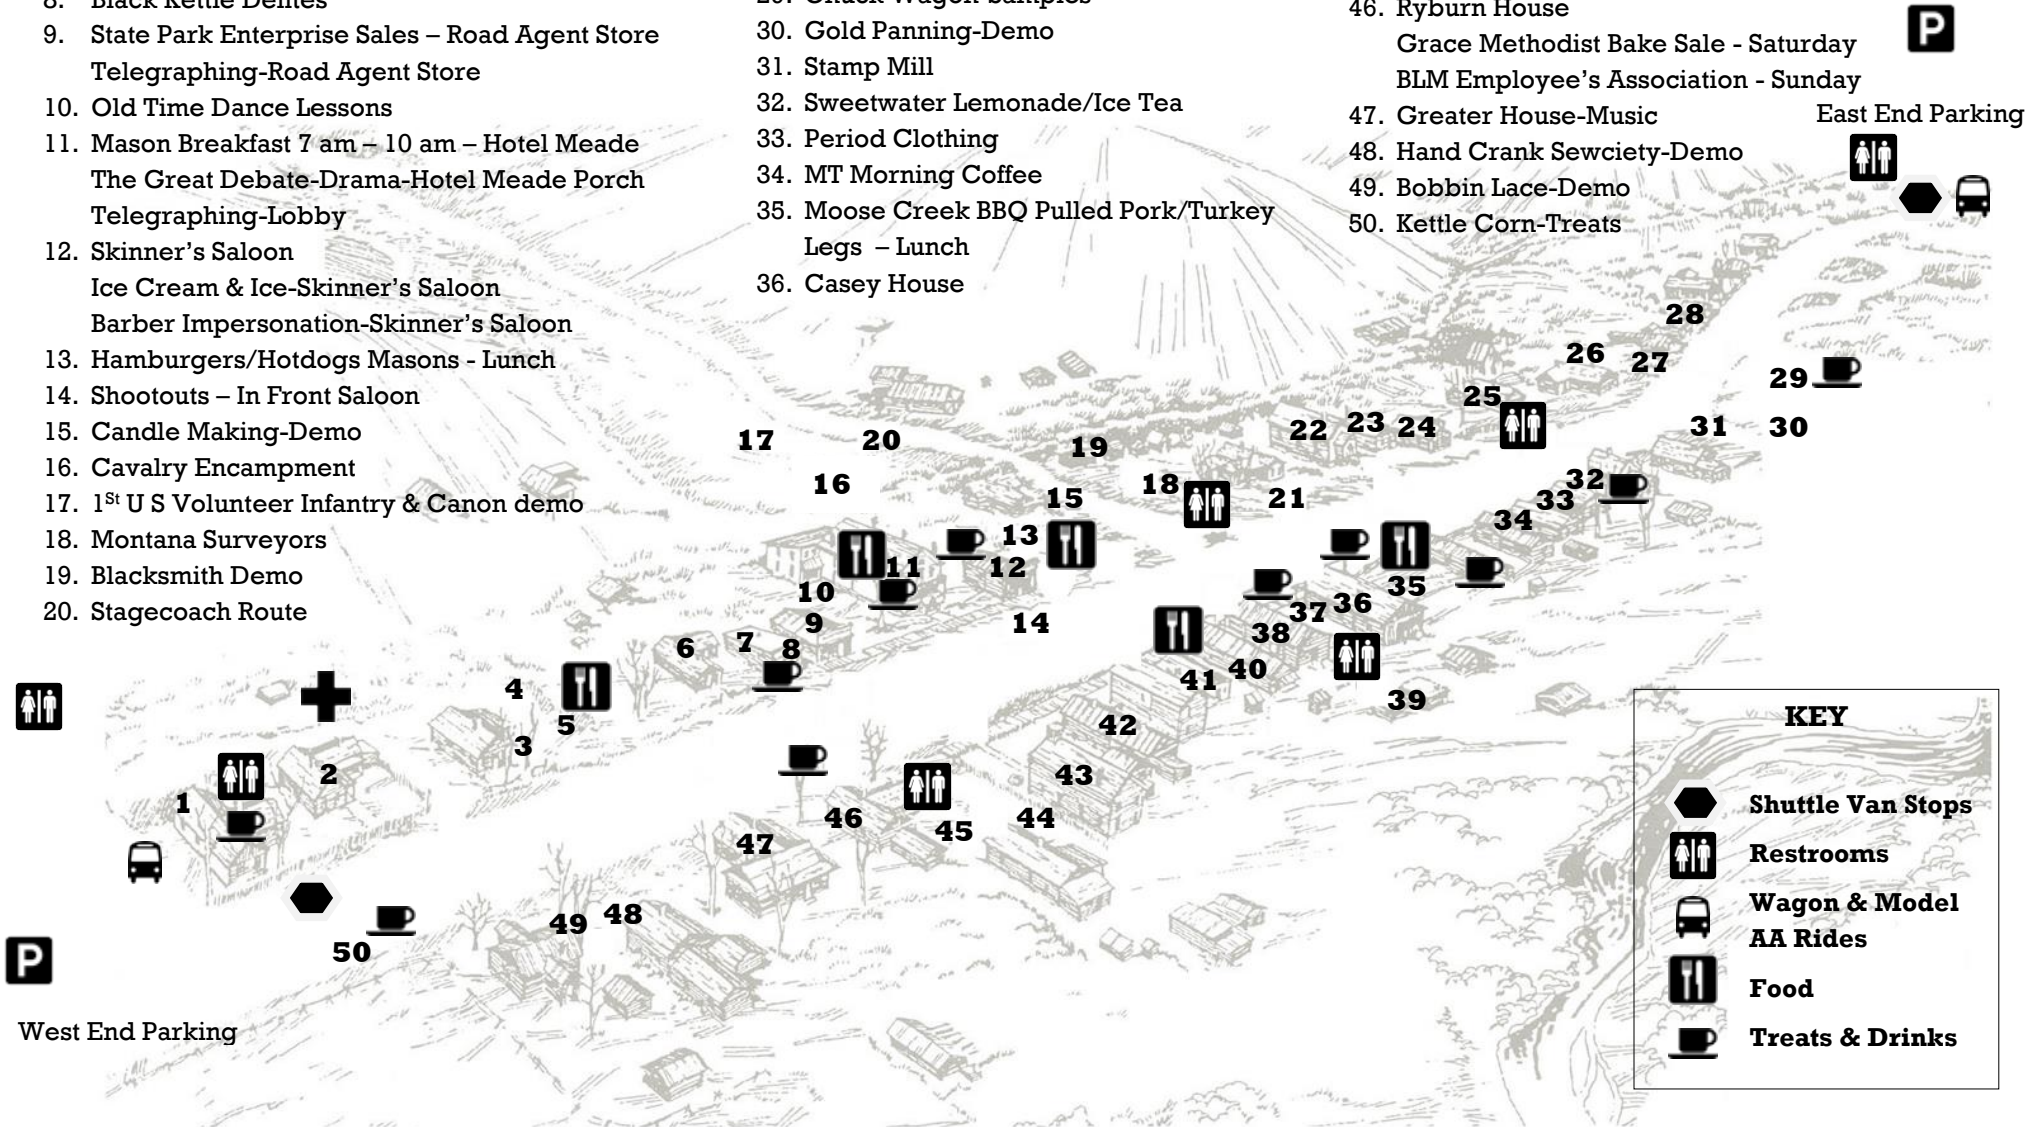

BANNACK DAYS MAP 2017

1. Visitor Center – Gifts Snacks & Drinks
2. State House – Registration & First Aid/AED
3. Quilting-Demo
4. Cherokee Indian Tacos – Lunch
5. Butte Magic Show
6. Town Doctor Demo-Turner House
7. General Store – Gifts, Treats, Drinks & Soap Making Demo
8. Black Kettle Delites
9. State Park Enterprise Sales – Road Agent Store
10. Telegraphing-Road Agent Store
11. Old Time Dance Lessons
12. Mason Breakfast 7 am – 10 am – Hotel Meade
13. The Great Debate-Drama-Hotel Meade Porch
14. Telegraphing-Lobby
15. Skinner’s Saloon
16. Ice Cream & Ice-Skinner’s Saloon
17. Barber Impersonation-Skinner’s Saloon
18. Hamburgers/Hotdogs Masons - Lunch
19. Shootouts – In Front Saloon
20. Candle Making-Demo
21. Cavalry Encampment
22. 1st U S Volunteer Infantry & Canon demo
23. Montana Surveyors
24. Blacksmith Demo
25. Stagecoach Route

26. Grave’s House – Leather Journals
27. Methodist Church Services – Sunday
28. Buffalo Gal Hat Company – Hat Maker
29. The Corner Mercantile – Native American Gifts - Bootlegger Cabin
30. Horseback Rides
31. Back Country Horseman – Packing Demo
32. Bannack Assoc/Dale Tash – McManus House
33. Mini Log Cabins-Renois Cabin
34. Chuck Wagon-Samples
35. Gold Panning-Demo
36. Stamp Mill
37. Sweetwater Lemonade/Ice Tea
38. Period Clothing
39. MT Morning Coffee
40. Moose Creek BBQ Pulled Pork/Turkey Legs – Lunch
41. Casey House

42. Rollin Bytes Pizza
43. Crisman’s Store
44. Jails
45. Scouts-Sno-Cones
46. Top of Hill Meats - Lunch
47. Costume Rental
48. Masonic Lodge/School House
49. Lodge Tours-Upper Floor
50. Branding Iron BBQ
51. Tinsmith & Basket Making Demo
52. Ryburn House
53. Grace Methodist Bake Sale - Saturday
54. BLM Employee’s Association - Sunday
55. Greater House-Music
56. Hand Crank Sewciety-Demo
57. Bobbin Lace-Demo
58. Kettle Corn-Treats

West End Parking

East End Parking