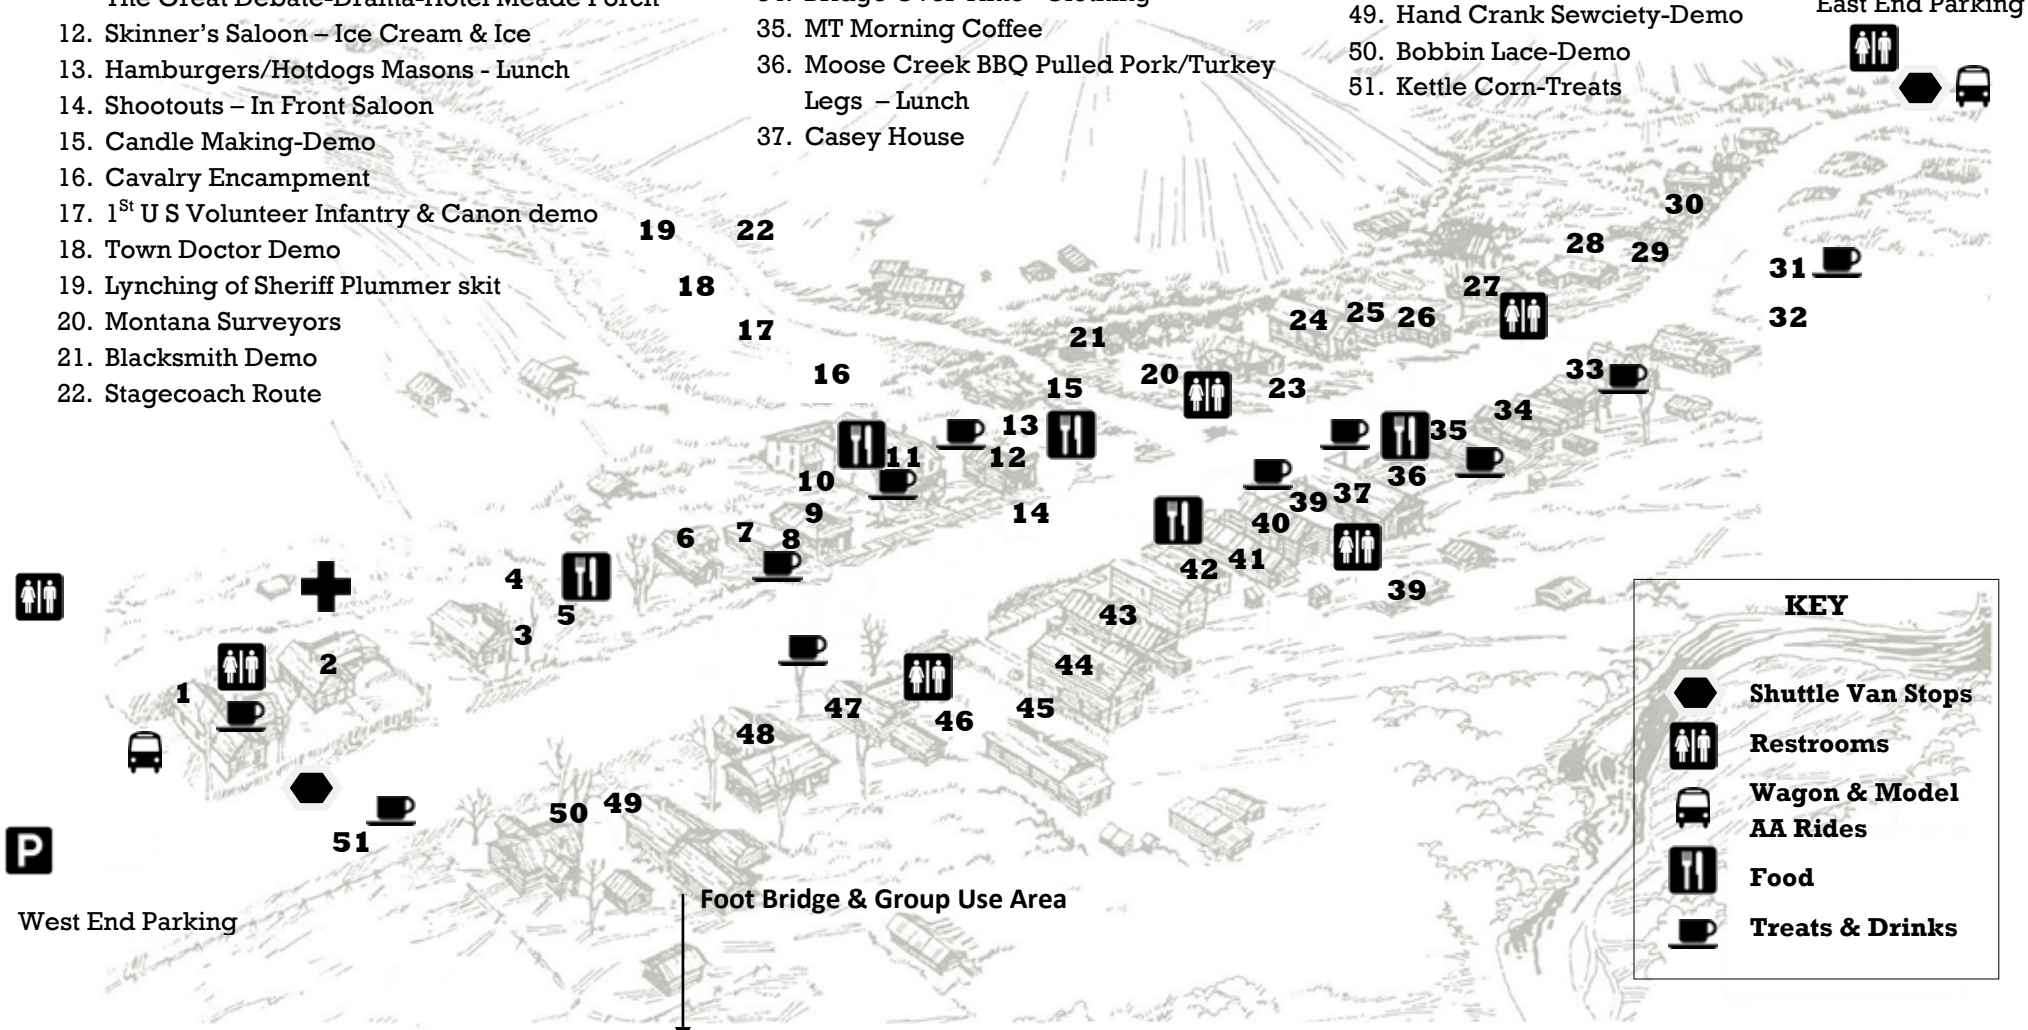

BANNACK DAYS MAP 2016

1. Visitor Center – Gifts Snacks & Drinks
2. State House – Registration & First Aid/AED
3. Quilting-Demo
4. Cherokee Indian Tacos – Lunch
5. Butte Magic Show
6. Barber Impersonation – Turner House
7. General Store – Gifts, Treats, Drinks & Soap Making Demo
8. Black Kettle Delites
9. State Park Enterprise Sales – Road Agent Store
10. Old Time Dance Lessons
11. Mason Breakfast 7 am – 10 am – Hotel Meade
The Great Debate-Drama-Hotel Meade Porch
12. Skinner’s Saloon – Ice Cream & Ice
13. Hamburgers/Hotdogs Masons - Lunch
14. Shootouts – In Front Saloon
15. Candle Making-Demo
16. Cavalry Encampment
17. 1st U S Volunteer Infantry & Canon demo
18. Town Doctor Demo
19. Lynching of Sheriff Plummer skit
20. Montana Surveyors
21. Blacksmith Demo
22. Stagecoach Route

23. Grave’s House – Leather Journals
24. Methodist Church Services – Sunday
25. Mini Cabins - Parsonage
26. Buffalo Gal Hat Company – Hat Maker
27. The Corner Mercantile – Native
American Gifts - Bootlegger Cabin
28. Horseback Rides
29. Back Country Horseman – Packing Demo
30. Bannack Assoc/Dale Tash – McManus
House
31. Chuck Wagon-Samples
32. Gold Panning-Demo
33. Sweetwater Lemonade/Ice Tea
34. Bridge Over Time –Clothing
35. MT Morning Coffee
36. Moose Creek BBQ Pulled Pork/Turkey
Legs – Lunch
37. Casey House

38. Rollin Bytes Pizza
39. Crisman’s Store
40. Jails
41. Vineyard Church-Sno-Cones
42. Top of Hill Meats - Lunch
43. Costume Rental
44. Masonic Lodge/School House - Tours-
Upper Floor
45. Badwater Land & Mining Company
46. Tinsmith Demo & Basket Making Demo
47. Ryburn House - Grace Methodist Bake
Sale-Saturday – BLM Employee’s
Association - Sunday
48. Greater House-Music
49. Hand Crank Sewciety-Demo
50. Bobbin Lace-Demo
51. Kettle Corn-Treats

KEY

- Shuttle Van Stops
- Restrooms
- Wagon & Model AA Rides
- Food
- Treats & Drinks

West End Parking

East End Parking

Foot Bridge & Group Use Area